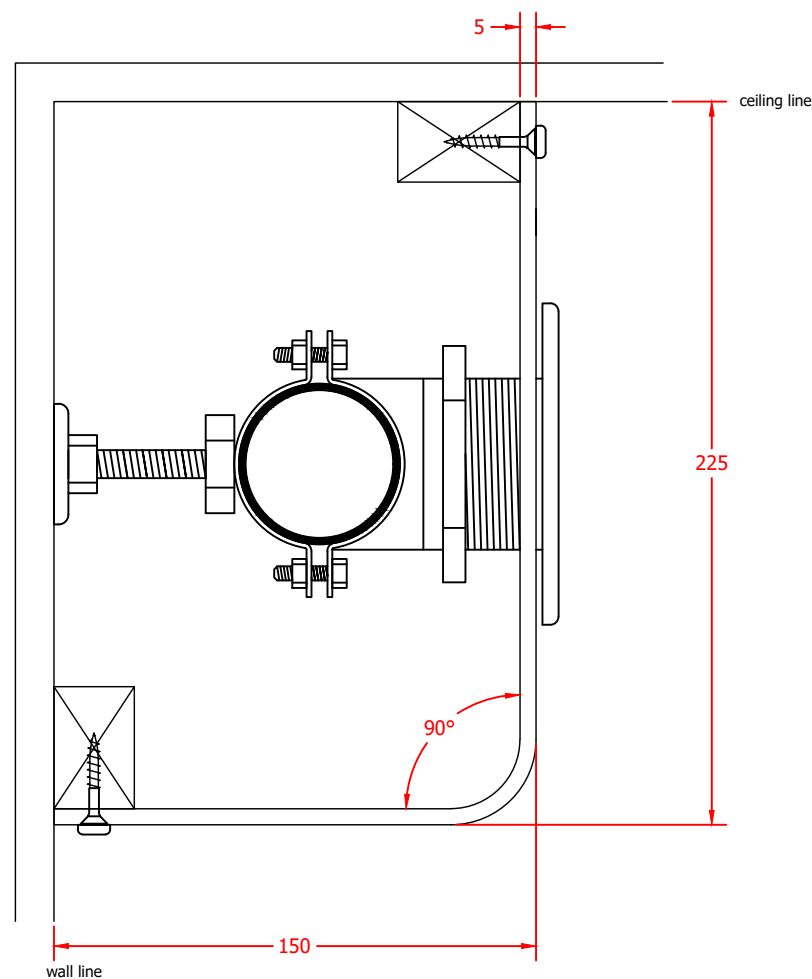

**Product Reference:**  
 MXF150x225

**Product Description:**  
 The MXF range, with a single 90 degree return, is specifically designed to enclose fire sprinkler pipework. Supplied in pre-formed plywood with white craft paper finish and a range of accessories to suit.

**Size:**  
 150mm x 225mm; 90 degree profile (other sizes available as required and to suit sprinkler head type and installation method)

**Length:**  
 2500mm

**Thickness:**  
 5mm (8mm also available)

**Profile Angle:**  
 90 degrees

**Internal Working Space (approx):**  
 145mm x 220mm overall

**Finish / Colour:**  
 White Craft Paper

**Jointing:**  
 Butt Joint (see accessories)

**Accessories:**  
 Screws & White Caps  
 Internal Corners  
 External Corners  
 Stop Ends  
 Butt Joint Covers  
 Battens  
 Button Vents (white)  
 Access Hatches  
 Beam Casings  
 Patresses

**Drawing References:**  
 MXF150x225

PRODUCT RANGE:	PENDOCK PROFILES		REV:	DATE:	REVISION:	INIT:	APPROVED BY:		
PRODUCT REF:	MXF150x225						COMPANY:		
DRAWING No:	MXF150x225						PRINT NAME:		
REVISION:	-						SIGNATURE:		
CREATED:	1.1.20						DATE:		
DRAWN BY:	TECHNICAL DEPARTMENT	PAPER SIZE							
DWG SCALE(S):	NTS								
COLOUR / FINISH REF:	WHITE CRAFT PAPER FINISH	PROJECTION THIRD ANGLE	COPYRIGHT © 2020 ALL RIGHTS RESERVED - THIS DRAWING IS STRICTLY THE PROPERTY OF PENDOCK - (TP MANUFACTURING LTD)						