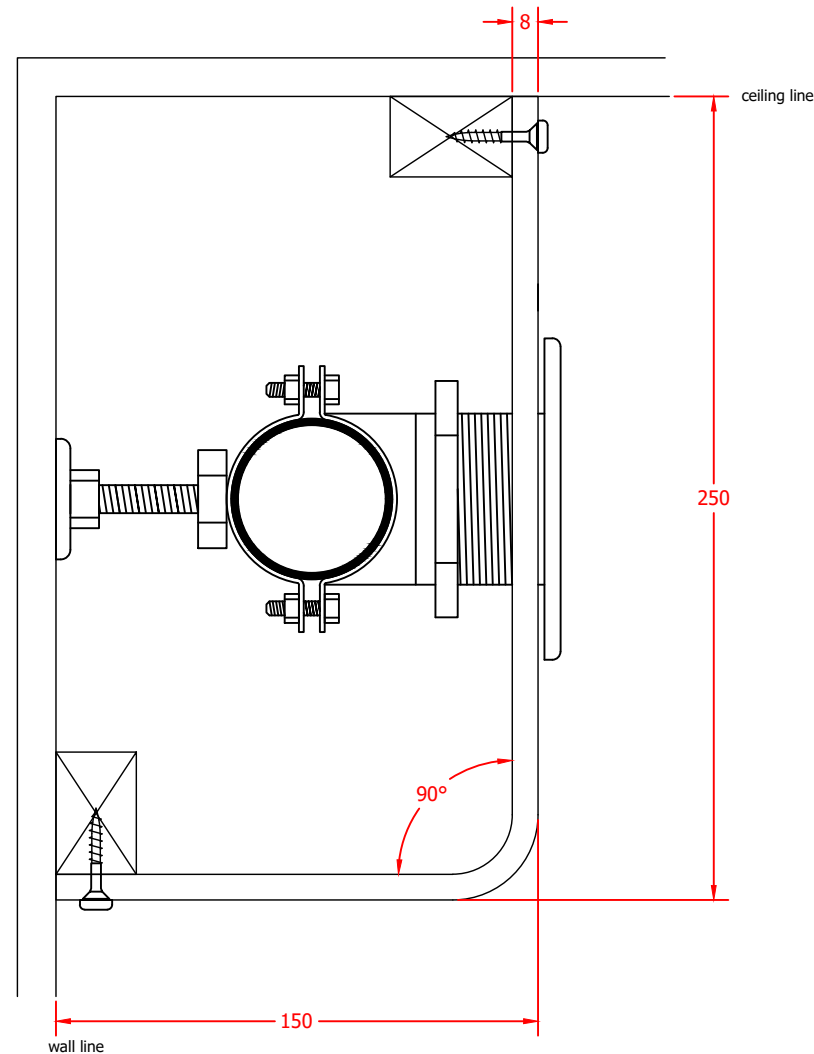

**Product Reference:**  
 MXF150x250

**Product Description:**  
 The MXF range, with a single 90 degree return, is specifically designed to enclose fire sprinkler pipework. Supplied in pre-formed plywood with white craft paper finish and a range of accessories to suit.

**Size:**  
 150mm x 250mm; 90 degree profile (other sizes available as required and to suit sprinkler head type and installation method)

**Length:**  
 2500mm

**Thickness:**  
 8mm

**Profile Angle:**  
 90 degrees

**Internal Working Space (approx):**  
 142mm x 242mm overall

**Finish / Colour:**  
 White Craft Paper

**Jointing:**  
 Butt Joint (see accessories)

**Accessories:**  
 Screws & White Caps  
 Internal Corners  
 External Corners  
 Stop Ends  
 Butt Joint Covers  
 Battens  
 Button Vents (white)  
 Access Hatches  
 Beam Casings  
 Patresses

**Drawing References:**  
 MXF150x250

PRODUCT RANGE:	PENDOCK PROFILES		REV:	DATE:	REVISION:	INIT:	APPROVED BY:		
PRODUCT REF:	MXF150x250						COMPANY:		
DRAWING No:	MXF150x250						PRINT NAME:		
REVISION:	-						SIGNATURE:		
CREATED:	28.02.2024						DATE:		
DRAWN BY:	TECHNICAL DEPARTMENT	PAPER SIZE							
DWG SCALE(S):	NTS								
COLOUR / FINISH REF:	WHITE CRAFT PAPER FINISH	PROJECTION THIRD ANGLE	COPYRIGHT © 2020 ALL RIGHTS RESERVED - THIS DRAWING IS STRICTLY THE PROPERTY OF PENDOCK - (TP MANUFACTURING LTD)						